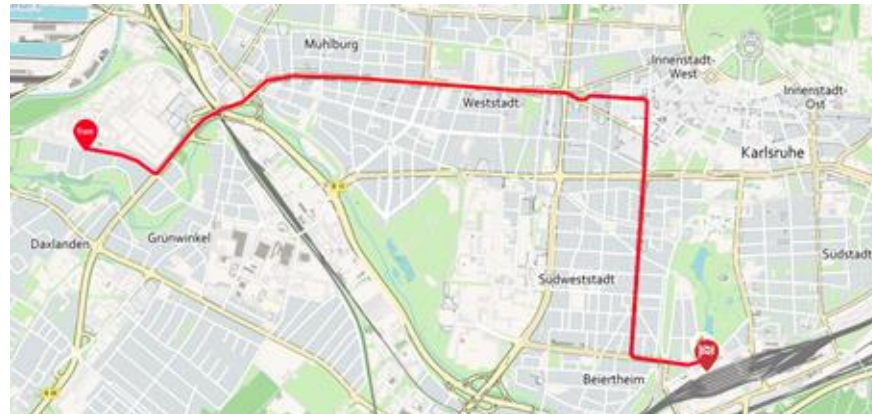

Good to know...

Social activities

Tuesday

Neon Karlsruhe (Tuesday) <https://neon-karlsruhe.de/>

Time: We have reserved the venue from 7:15 PM to 9:45 PM.

Location:
Neon Karlsruhe
Daxlander Straße 68
76185 Karlsruhe

Eckenerstraße

How to get there:
Nearest tram stops: ~~Stadtwerke~~ ~~Eckenerstraße~~ (<https://www.kvv.de/>)

Important Information:

- -A game with a team of 5 players takes approximately 2 hours
- -A game with 2 players takes approximately 45 minutes

3 (Rintheim über Hbf)	Karlsruhe Stadtwerke	Karlsruhe Hauptbahnhof
	08:40 pm	09:02 pm
	09:00 pm	09:22 pm
	09:20 pm	09:42 pm
	...	...
	00:40 am	01:02 am
	04:10 am	04:32 am