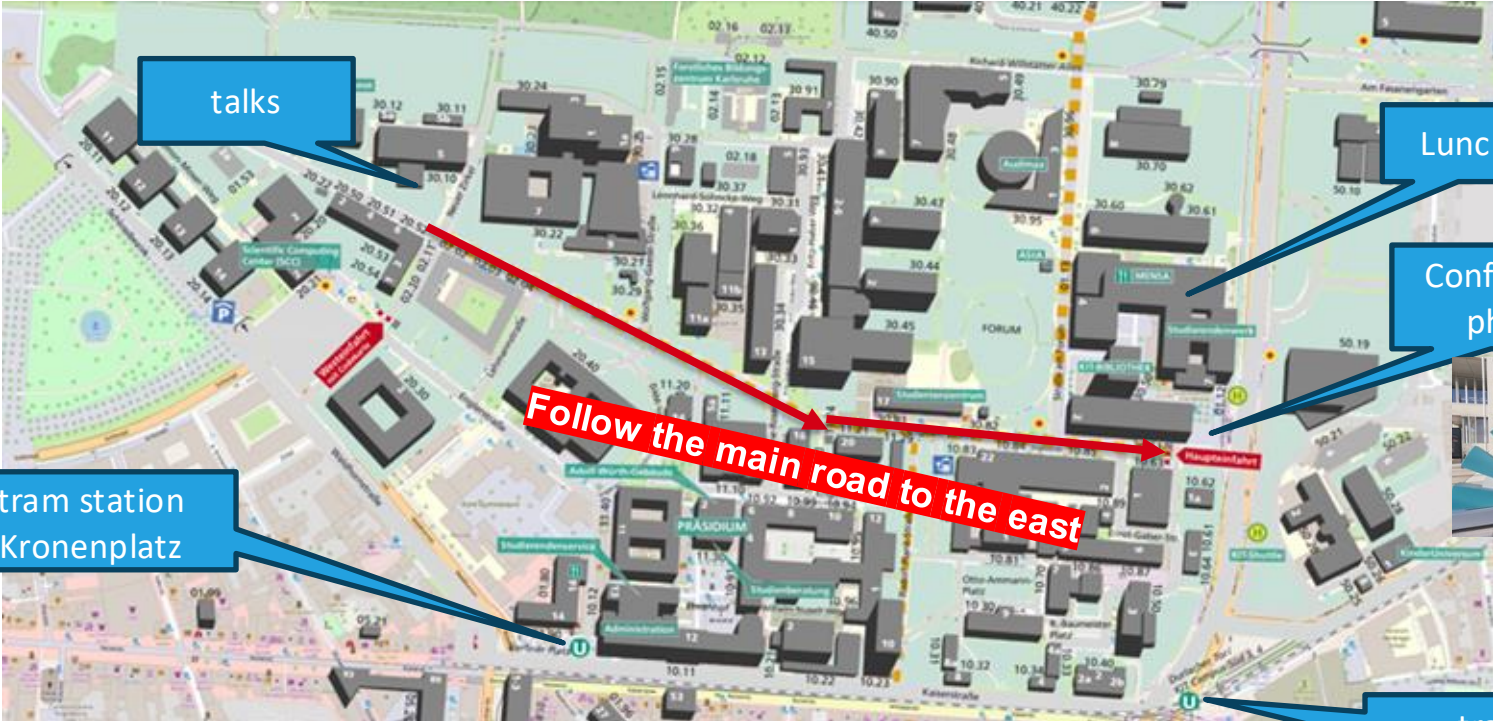

	Announcements and introductions: Announcements and introductions (4)	
	<i>KIT Campus South</i>	08:35 - 08:45
09:00	Invited talks: Double beta decay (6)	
	<i>KIT Campus South</i>	08:45 - 09:45
10:00	Focused Topical Session: Atomic tritium (5)	
	<i>KIT Campus South</i>	09:45 - 11:15
11:00	Coffe break	
	<i>Gaede foyer, KIT Campus South</i>	11:15 - 11:45
12:00	Focused Topical Session: RF-based methods (5)	
	<i>KIT Campus South</i>	11:45 - 13:00
13:00	Lunch break	
	Conference picture	
	<i>Mensa am Adenauerring, KIT Campus South</i>	13:00 - 14:30

15:00	Focused Topical Session: Calibration methods (5)	
	<i>KIT Campus South</i>	14:30 - 15:45
16:00	Coffee break	
	<i>Gaede foyer, KIT Campus South</i>	15:45 - 16:15
17:00	Focused Topical Session: Data analysis (5)	
	<i>KIT Campus South</i>	16:15 - 17:30
18:00	Invited talks: Cryogenic detector applications in observational cosmology and astrophysics (6)	
	<i>KIT Campus South</i>	17:30 - 18:30
19:00	Evening activities: Conference Dinner - Mariannes Flammkuchen (4)	
	Dinner (free of charge)	
20:00		
21:00	<i>KIT Campus South</i>	18:30 - 21:00

Conference Picture

The picture will be made on **today**
close to the canteen (before lunch)

- Leave **without** much **delay** AFTER the session on „**RF-methods**“ and follow the stream.
- Arrive at the **KIT sign**
- **Smile!**

Campus Overview

tram station
Kronenplatz

tram station
Durlacher Tor

***bring your vouchers!**

Data upload

Please upload your presentation to INDICO

and/or drop it into this dump

<https://bwsyncandshare.kit.edu/s/3CDCJk4ANE3bqrD>