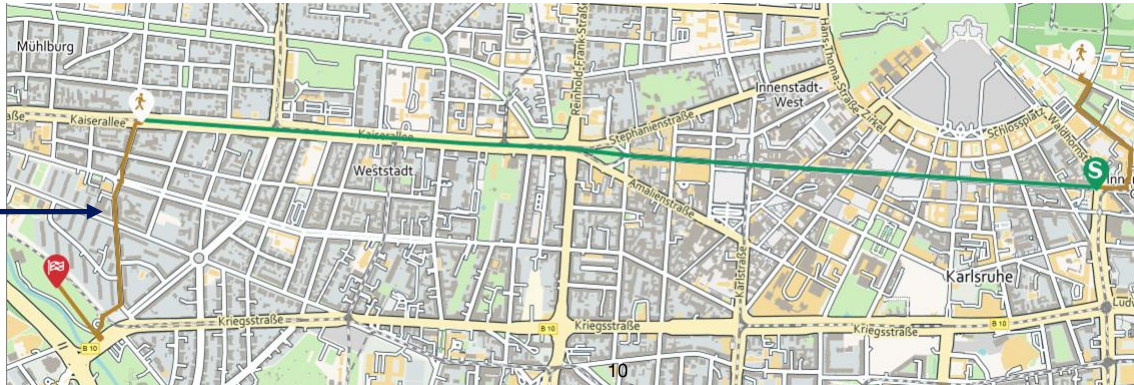

MENU

Good to know...

Social activities

Wednesday

Mariannes Flammkuchen (Wednesday) <https://mariannes-flammkuchen.de/>

Time: 7:30 PM

Location:

Marianne's Flammkuchen / KETV
Kriegsstraße 300
76185 Karlsruhe

How to get there:

Nearest tram stop: *Kühler Krug* (short walk to the restaurant) (<https://www.kvv.de/>)

Menu: All you can eat Flammkuchen

Important Information:

- If you are a student, please bring a *valid student ID* to receive the discount

	Karlsruhe Kronenplatz	Händelstraße
S51 (Germersheim, Bahnhof)	07:05 pm	07:13 pm
S2 (Rheinstrandsiedlung)	07:08 pm	07:16 pm
S2 (Rheinstetten)	07:18 pm	07:26 pm

12 min by
foot

Friday – 1000 days of KATRIN