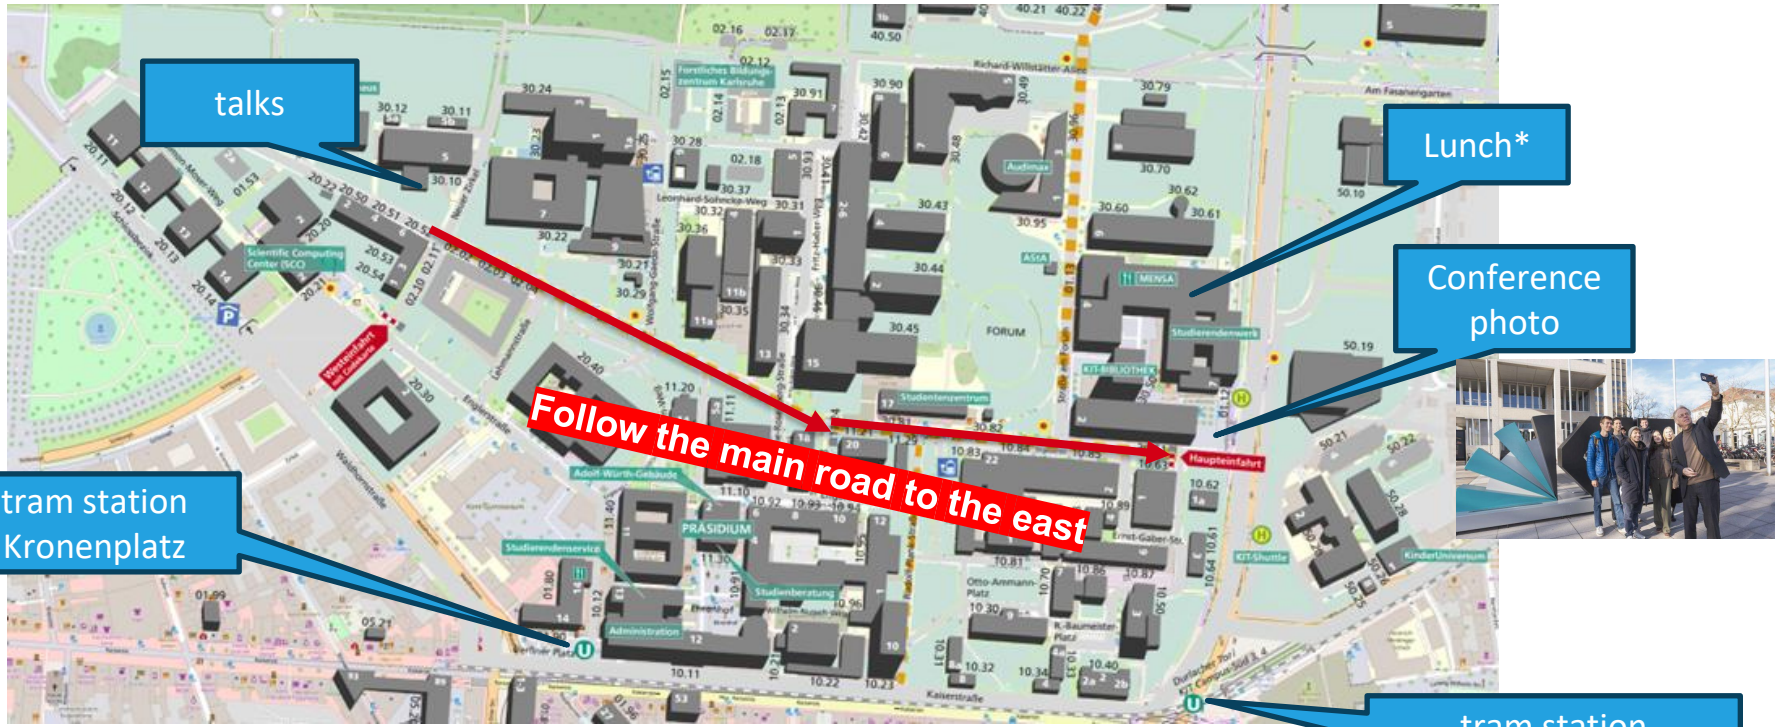

Campus Overview