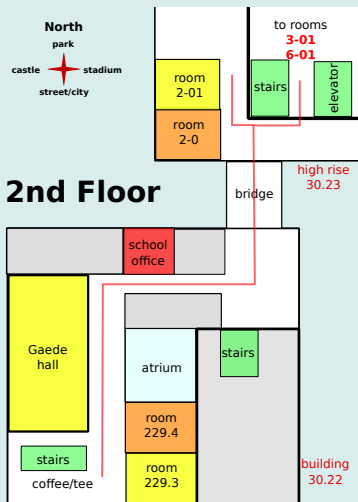

## School racks

- low-rise building **30.22**
  - lecture hall: *Gaede Hörsaal*
  - seminar rooms: **229.3, 229.4**
  - school office: **F2-16**
  - **coffee&tea** near the stairs
- high-rise building **30.23**
  - seminar rooms: **2.01, 2.1**
  - bridge between 30.22-30.23
  - escalators next to the stairways