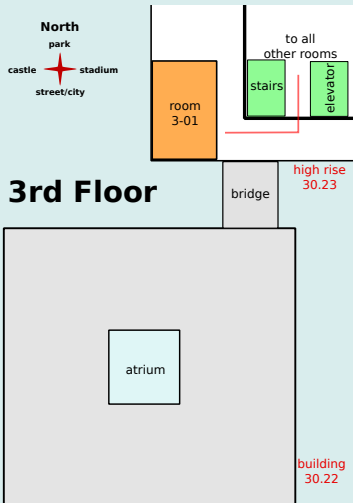

## School racks

- low-rise building **30.22**
  - lecture hall: *Gaede Hörsaal*
  - seminar rooms: **229.3, 229.4**
  - school office: **F2-16**
  - **coffee&tea** near the stairs
- high-rise building **30.23**
  - seminar rooms: **2.01, 2.1**
  - bridge between 30.22-30.23
  - escalators next to the stairways